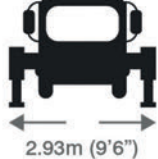

Extended Full Day
Operated Hire
£400 +VAT

Call: 07590 315800
www.beeaccess.co.uk

Jacking width is measured to the centre of the leg and does not include jack pads. All specs serve as a guideline only and are correct at the time of going to print. Smart reserve the right to change the specification without any prior notice.