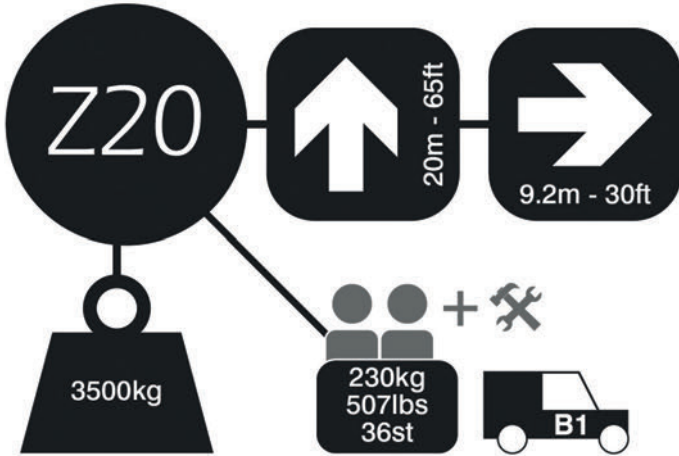

Bee Access

CHERRY PICKER HIRE

**OPERATED
HIRE ONLY**
**NO SELF DRIVE
AVAILABLE**

4 HOURS

Half Day
Operated Hire
£250 +VAT

8 HOURS

Full Day
Operated Hire
£350 +VAT

10 HOURS

Extended Full Day
Operated Hire
£400 +VAT