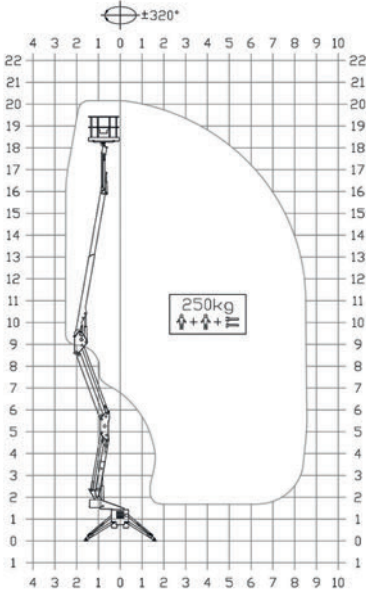

Bee Access

CHERRY PICKER HIRE

WORKING ENVELOPE

OUTRIGGER FOOTPRINT

DIMENSIONS

EXTENDED TRACK

OPERATED HIRE ONLY

with free transport and track mat supplied if required.

Extended Full Day
Operated Hire
£400 +VAT

Call: 07590 315800
www.beeaccess.co.uk

Jacking width is measured to the centre of the leg and does not include jack pads. All specs serve as a guideline only and are correct at the time of going to print. Smart reserve the right to change the specification without any prior notice.