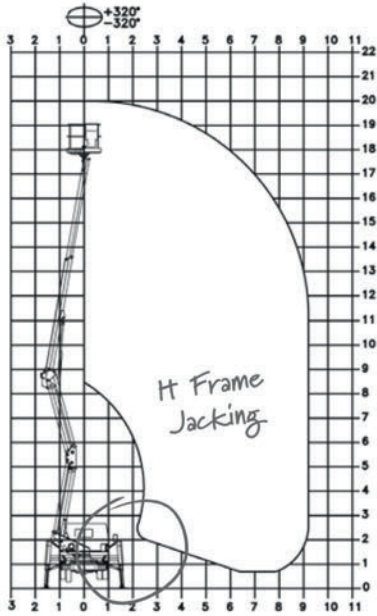

Bee Access

CHERRY PICKER HIRE

WORKING ENVELOPE

OUTRIGGER FOOTPRINT

DIMENSIONS

EXTENDED TRACK

OPERATED HIRE ONLY

with free transport and track mat supplied if required.

Extended Full Day
Operated Hire
£400 +VAT

Call: 07590 315800
www.beeaccess.co.uk

Jacking width is measured to the centre of the leg and does not include jack pads. All specs serve as a guideline only and are correct at the time of going to print. Smart reserve the right to change the specification without any prior notice.