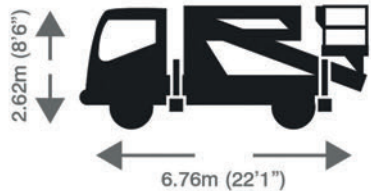

Extended Full Day
Operated Hire
£400 +VAT

Call: 07590 315800
www.beeaccess.co.uk

Jacking width is measured to the centre of the leg and does not include jack pads. All specs serve as a guideline only and are correct at the time of going to print. Smart reserve the right to change the specification without any prior notice.