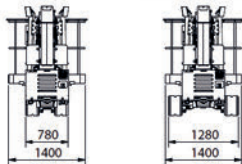

Bee Access

CHERRY PICKER HIRE

WORKING ENVELOPE

OUTRIGGER FOOTPRINT

DIMENSIONS

EXTENDED TRACK

OPERATED HIRE ONLY

with free transport and track mat supplied if required.

Extended Full Day
Operated Hire
£400 +VAT

Call: 07590 315800
www.beeaccess.co.uk

Jacking width is measured to the centre of the leg and does not include jack pads. All specs serve as a guideline only and are correct at the time of going to print. Smart reserve the right to change the specification without any prior notice.