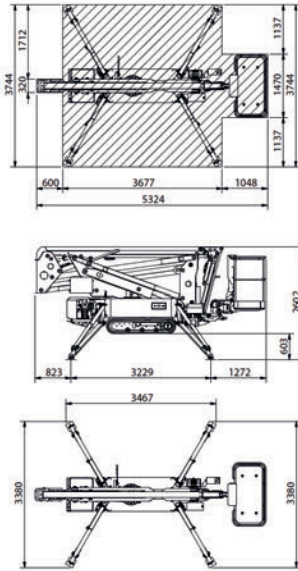

Bee Access

CHERRY PICKER HIRE

WORKING ENVELOPE

OUTRIGGER FOOTPRINT

DIMENSIONS

EXTENDED TRACK

OPERATED HIRE ONLY

with free transport and track mat supplied if required.

Extended Full Day
Operated Hire
£400 +VAT

Call: 07590 315800
www.beeaccess.co.uk

Jacking width is measured to the centre of the leg and does not include jack pads. All specs serve as a guideline only and are correct at the time of going to print. Smart reserve the right to change the specification without any prior notice.