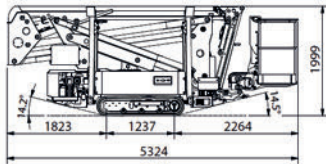

Bee Access

CHERRY PICKER HIRE

WORKING ENVELOPE

OUTRIGGER FOOTPRINT

DIMENSIONS

EXTENDED TRACK

OPERATED HIRE ONLY

with free transport and track mat supplied if required.

Extended Full Day
Operated Hire
£400 +VAT

Call: 07590 315800
www.beeaccess.co.uk

Jacking width is measured to the centre of the leg and does not include jack pads. All specs serve as a guideline only and are correct at the time of going to print. Smart reserve the right to change the specification without any prior notice.