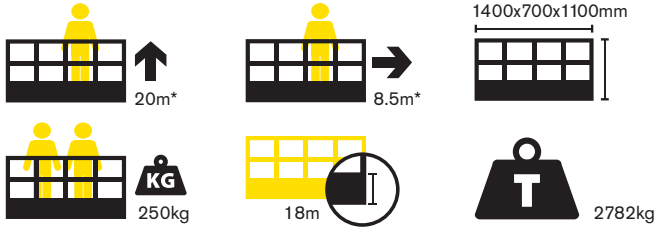

Bee Access

CHERRY PICKER HIRE

WORKING ENVELOPE

OUTRIGGER FOOTPRINT

DIMENSIONS

EXTENDED TRACK

OPERATED HIRE ONLY

with free transport and track mat supplied if required.

Extended Full Day
Operated Hire
£400 +VAT

Call: 07590 315800
www.beeaccess.co.uk

Jacking width is measured to the centre of the leg and does not include jack pads. All specs serve as a guideline only and are correct at the time of going to print. Smart reserve the right to change the specification without any prior notice.